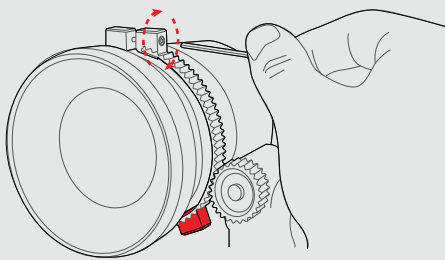

# Installing Your ZipGear

- 1** Slide one end into gear housing and wrap around lens barrel for sizing

- 2** Cut off extra gear material and trim edge (If necessary)

- 3** Slide the other end into gear housing, straighten and tighten over focus ring

## Included Parts:

x1 ZipGear Housing

x1 ZipGear

x1 5/64" Allen Wrench

For more information, watch our tutorial video at [Zacuto.com](http://Zacuto.com)

Turn over for ZipGear stop installation instructions

### Installation and calibration of ZipGear stop (Optional)

a. Rotate focus to infinity and align ZipGear housing with top of Z-Focus gear

b. Rotate focus to a point 2 feet away and mark point below Z-Focus gear

c. Loosen ZipGear housing and install red stopper where marked in step b

d. Tighten ZipGear housing and place Z-Focus gear between ZipGear housing and red stopper