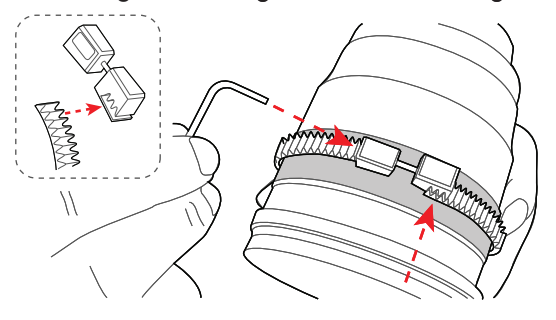

## Included Parts:

x1 ZipGear Housing

x1 ZipGear

x1 5/64" Allen Wrench

For more information, watch our tutorial video at [Zacuto.com](http://Zacuto.com)

Turn over for ZipGear stop installation instructions

# Installing Your ZipGear

- 1** Slide one end into gear housing and wrap around lens barrel for sizing

- 2** Cut off extra gear material and trim edge (If necessary)

- 3** Slide the other end into gear housing, straighten and tighten over focus ring

### Installation and calibration of ZipGear stop (Optional)

a. Rotate focus to infinity and align ZipGear housing with top of Z-Focus gear

b. Rotate focus to a point 2 feet away and mark point below Z-Focus gear