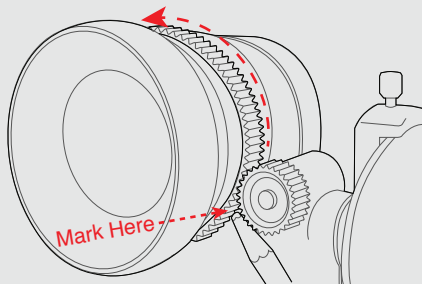

# Installing Your ZipGear

- 1** Slide one end into gear housing and wrap around lens barrel for sizing

- 2** Cut off extra gear material and trim edge (If necessary)

- 3** Slide the other end into gear housing, straighten and tighten over focus ring

## Included Parts:

x1 ZipGear Housing

x1 ZipGear

x1 5/64" Allen Wrench

For more information, watch our tutorial video at [Zacuto.com](http://Zacuto.com)

Turn over for ZipGear stop installation instructions

### Installation and calibration of ZipGear stop (Optional)

a. Rotate focus to infinity and align ZipGear housing with top of Z-Focus gear

b. Rotate focus to a point 2 feet away and mark point below Z-Focus gear