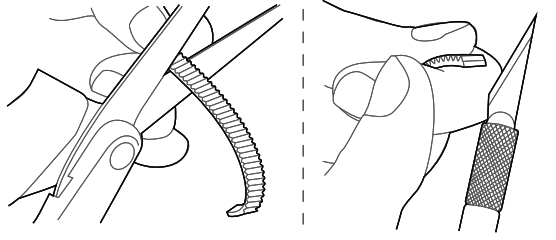

# Installing Your ZipGear

- 1** Slide one end into gear housing and wrap around lens barrel for sizing

- 2** Cut off extra gear material and trim edge (If necessary)

- 3** Slide the other end into gear housing, straighten and tighten over focus ring

## Included Parts:

x1 ZipGear Housing

x1 ZipGear

x1 5/64" Allen Wrench

For more information, watch our tutorial video at [Zacuto.com](http://Zacuto.com)

Turn over for ZipGear stop installation instructions