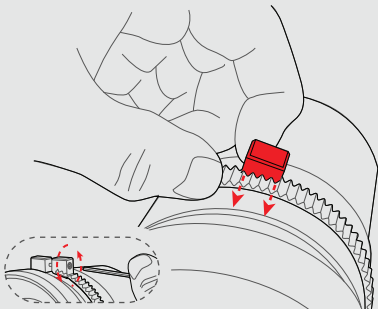

## Included Parts:

x1 ZipGear Housing

x1 ZipGear

x1 5/64" Allen Wrench

For more information, watch our tutorial video at [Zacuto.com](http://Zacuto.com)

Turn over for ZipGear stop installation instructions

# Installing Your ZipGear

- 1** Slide one end into gear housing and wrap around lens barrel for sizing

- 2** Cut off extra gear material and trim edge (If necessary)

- 3** Slide the other end into gear housing, straighten and tighten over focus ring

### Installation and calibration of ZipGear stop (Optional)

a. Rotate focus to infinity and align ZipGear housing with top of Z-Focus gear

b. Rotate focus to a point 2 feet away and mark point below Z-Focus gear