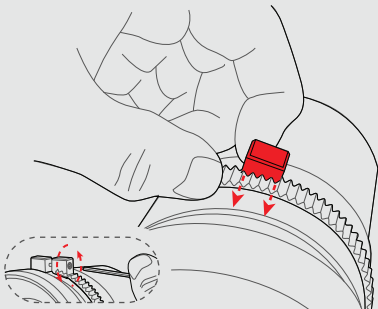

## Included Parts:

x1 ZipGear Housing

x1 ZipGear

x1 5/64" Allen Wrench

For more information, watch our tutorial video at [Zacuto.com](http://Zacuto.com)

Turn over for ZipGear stop installation instructions

### Installation and calibration of ZipGear stop (Optional)

a. Rotate focus to infinity and align ZipGear housing with top of Z-Focus gear

b. Rotate focus to a point 2 feet away and mark point below Z-Focus gear

c. Loosen ZipGear housing and install red stopper where marked in step b

d. Tighten ZipGear housing and place Z-Focus gear between ZipGear housing and red stopper