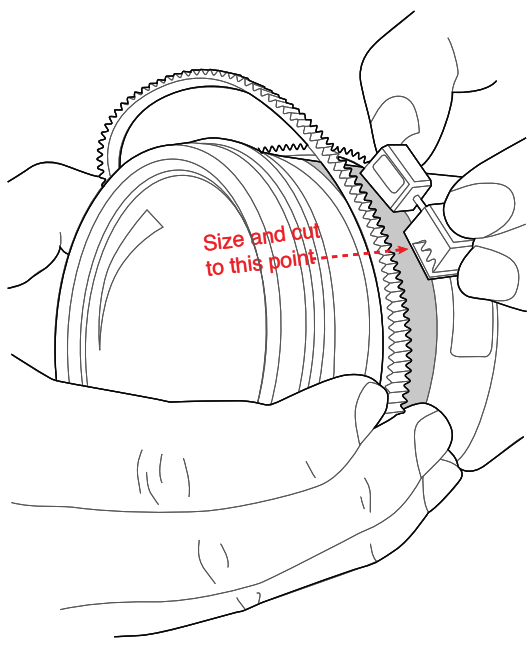

# Installing Your ZipGear

- 1** Slide one end into gear housing and wrap around lens barrel for sizing

- 2** Cut off extra gear material and trim edge (If necessary)

- 3** Slide the other end into gear housing, straighten and tighten over focus ring

## Included Parts:

x1 ZipGear Housing

x1 ZipGear

x1 5/64" Allen Wrench

For more information, watch our tutorial video at [Zacuto.com](http://Zacuto.com)

Turn over for ZipGear stop installation instructions