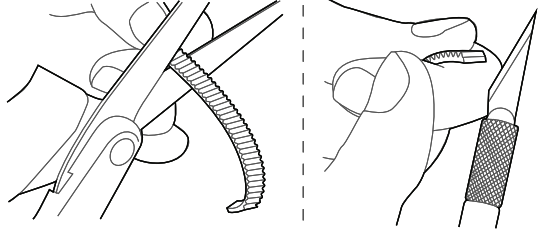

# Installing Your ZipGear

- 1** Slide one end into gear housing and wrap around lens barrel for sizing

- 2** Cut off extra gear material and trim edge (If necessary)

- 3** Slide the other end into gear housing, straighten and tighten over focus ring

## Included Parts:

x1 ZipGear Housing

x1 ZipGear

x1 5/64" Allen Wrench

For more information, watch our tutorial video at [Zacuto.com](http://Zacuto.com)

Turn over for ZipGear stop installation instructions