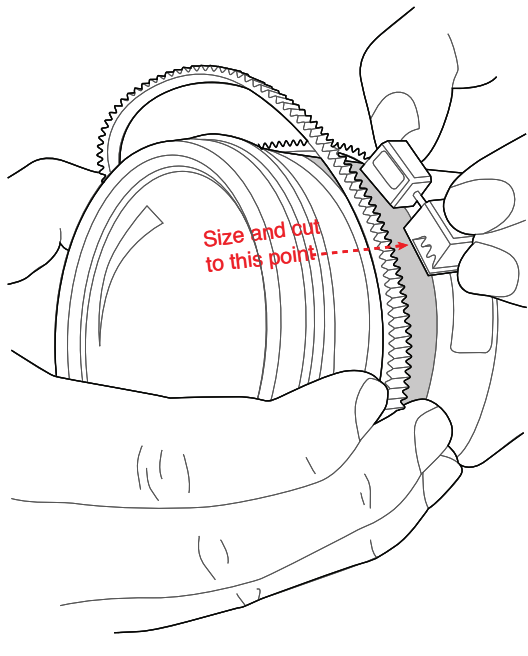

# Installing Your ZipGear

- 1** Slide one end into gear housing and wrap around lens barrel for sizing

- 2** Cut off extra gear material and trim edge (If necessary)

- 3** Slide the other end into gear housing, straighten and tighten over focus ring

## Included Parts:

x1 ZipGear Housing

x1 ZipGear

x1 5/64" Allen Wrench

For more information, watch our tutorial video at [Zacuto.com](http://Zacuto.com)

Turn over for ZipGear stop installation instructions