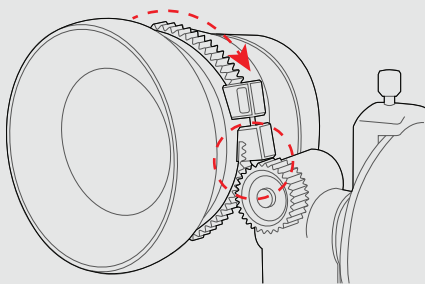

# Installing Your ZipGear

- 1** Slide one end into gear housing and wrap around lens barrel for sizing

- 2** Cut off extra gear material and trim edge (If necessary)

- 3** Slide the other end into gear housing, straighten and tighten over focus ring

## Included Parts:

x1 ZipGear Housing

x1 ZipGear

x1 5/64" Allen Wrench

For more information, watch our tutorial video at [Zacuto.com](http://Zacuto.com)

Turn over for ZipGear stop installation instructions

### Installation and calibration of ZipGear stop (Optional)

a. Rotate focus to infinity and align ZipGear housing with top of Z-Focus gear

b. Rotate focus to a point 2 feet away and mark point below Z-Focus gear