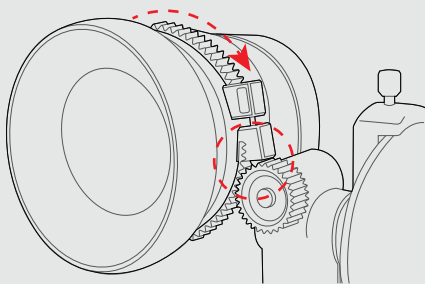

Installation and calibration of ZipGear stop (Optional)

a. Rotate focus to infinity and align ZipGear housing with top of Z-Focus gear