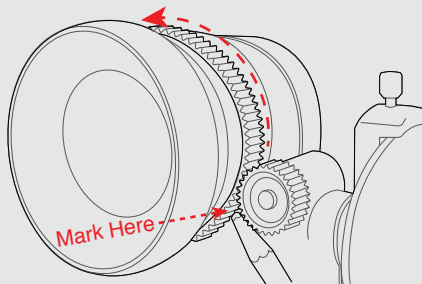

### Installation and calibration of ZipGear stop (Optional)

a. Rotate focus to infinity and align ZipGear housing with top of Z-Focus gear

b. Rotate focus to a point 2 feet away and mark point below Z-Focus gear

c. Loosen ZipGear housing and install red stopper where marked in step b

d. Tighten ZipGear housing and place Z-Focus gear between ZipGear housing and red stopper