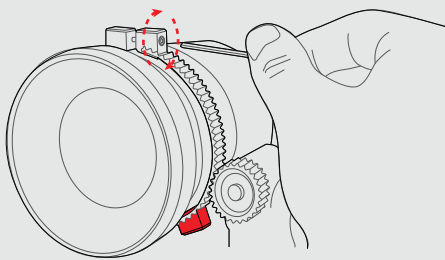

c. Loosen ZipGear housing and install red stopper where marked in step b

d. Tighten ZipGear housing and place Z-Focus gear between ZipGear housing and red stopper

### Installation and calibration of ZipGear stop (Optional)

a. Rotate focus to infinity and align ZipGear housing with top of Z-Focus gear

b. Rotate focus to a point 2 feet away and mark point below Z-Focus gear