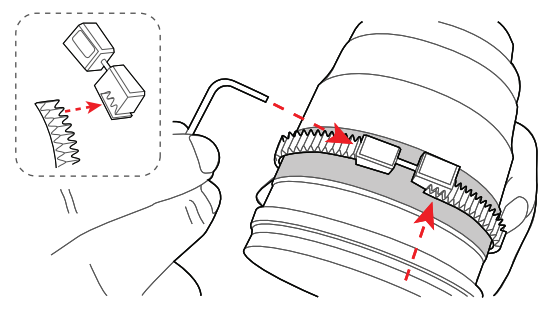

# Installing Your ZipGear

- 1** Slide one end into gear housing and wrap around lens barrel for sizing

- 2** Cut off extra gear material and trim edge (If necessary)

- 3** Slide the other end into gear housing, straighten and tighten over focus ring

## Included Parts:

x1 ZipGear Housing

x1 ZipGear

x1 5/64" Allen Wrench

For more information, watch our tutorial video at [Zacuto.com](http://Zacuto.com)

Turn over for ZipGear stop installation instructions